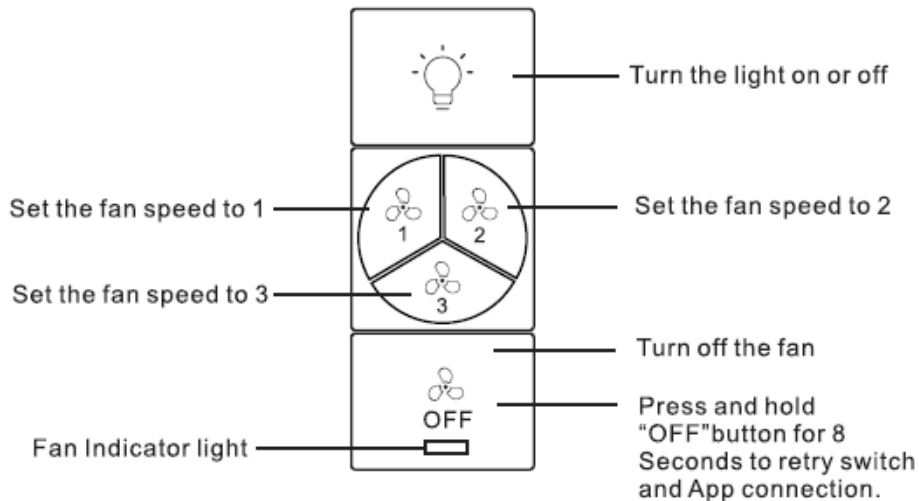

## Operation

**NOTE:** If the fan indicator light is illuminated green, then the fan is in the OFF position.

If the fan indicator light is illuminated red, then the fan is in the ON position.